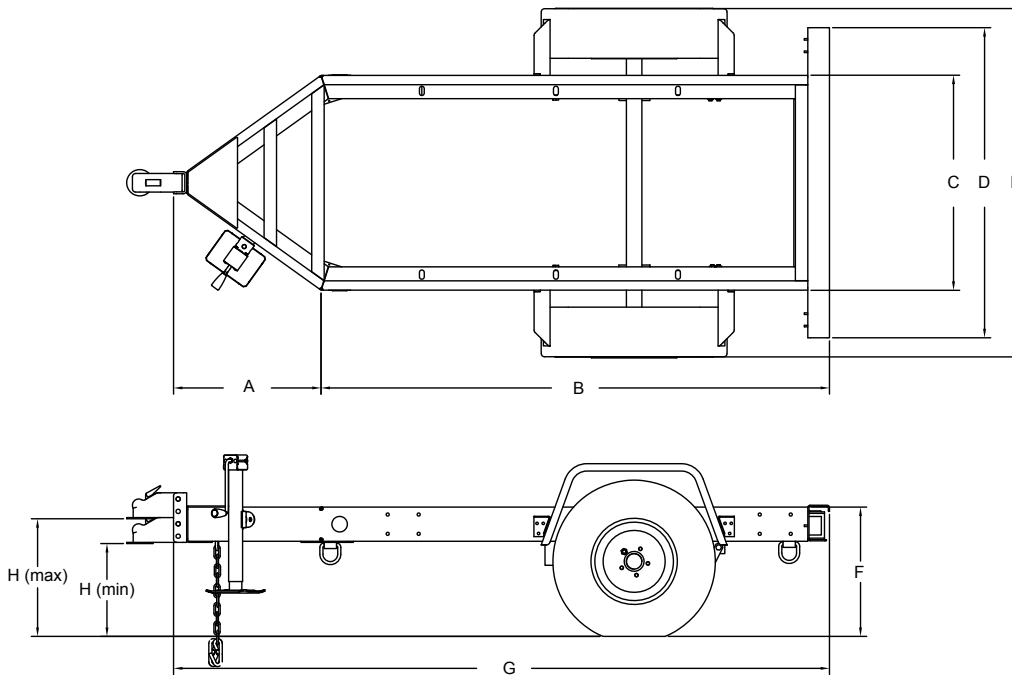

### STANDARD TRAILER EQUIPMENT

- Fits MQ Power Generator Model DCA20SPXU4F, DCA25USI4CAN, DCA25SSIU4F
- Straight Single-axle Design with Leaf Spring Suspension
- Heavy-Duty Welded Steel Frame Construction
- Formed Channel for Generator Mounting and Support
- 4-hole Channel Allows 3-position, Adjustable Coupler Height; 4-inches O/A
- Tongue Mounted Swivel Jack (rated 3,000 lbs./1,361 kg lift)
- Replaceable, Bolt-on Steel Bumper, Fender Brackets and Fenders
- Rugged Textured Black Powder-Coated Frame, Channel, Actuator and Fenders
- D.O.T. Approved Tail Lamps, Stop Lamps, Turn Signal Lamps, Side Marker Lamps
- Weatherproof, Rubber Armored, 2-piece Trailer Light Wiring Harness

### Coupler Options

2" Ball Coupler 10,000 lbs.  #EE43254	
2-5/16" Ball Coupler 14,000 lbs.  #EE43253	
3" Pintle Eye 25,000 lbs.  #EE36264	

Trailer Dimensions								
A	B	C	D	E	F	G	H	
							MIN	MAX
23.8 in (604.5 mm)	81.99 in (2,082.5 mm)	34.68 in (880.9 mm)	50 in (1,270 mm)	56.18 in (1,427 mm)	20.85 in (529.6 mm)	105.79 in (2,687 mm)	14.97 in (380.2 mm)	18.97 in (481.8 mm)