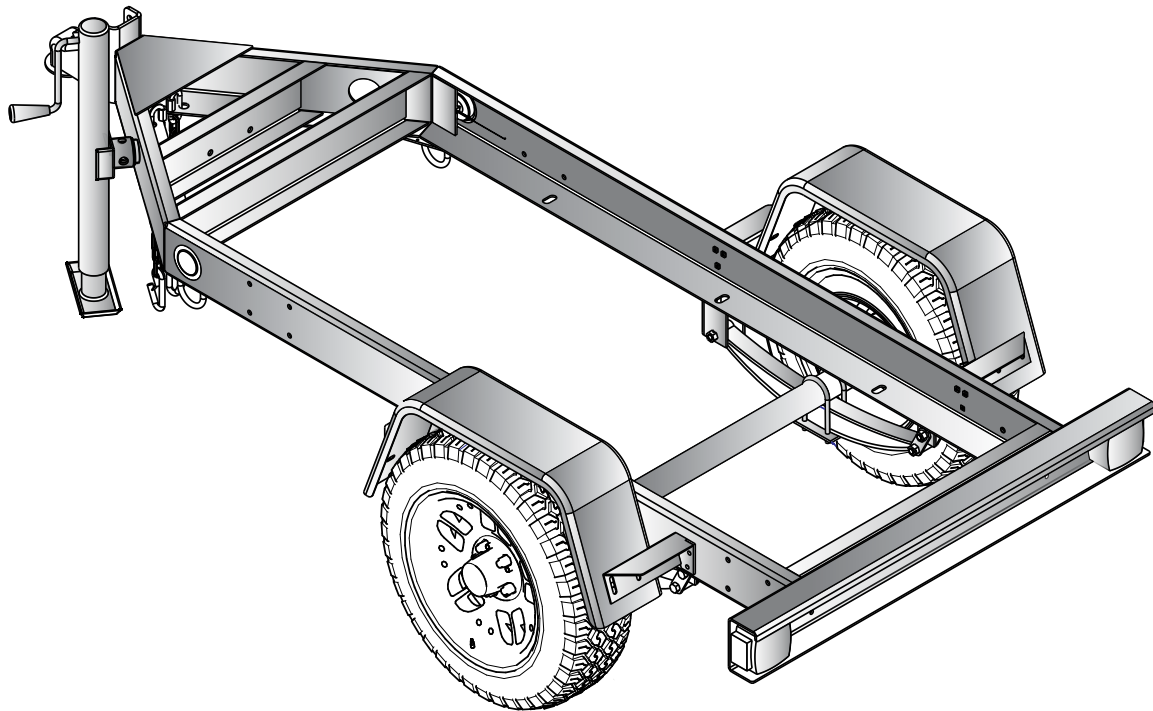

# TRLR25US2

## MQ POWER Single Axle Trailer

UnitedGenerator.com  
sales@unitedgenerator.com  
707-332-0703 call or text to order

<b>TRLR25US2 Technical Data</b>	
Gross Vehicle Weight Rating (GVWR) — 2,995 lbs (1,359 kg)	Tire Size — ST205/75R14 LR-C
Gross Axle Weight Rating (GAWR) — 3,500 lbs. (1,588 kg)	Wheel Bolt Pattern — 5 Lug
Coupler Rating — See coupler options on back page.	Tire Load Rating — 1,760 lbs/798 kg (ea.)
	Dimensions (LxWxH) — See back page.

### STANDARD TRAILER EQUIPMENT

- Fits MQ Power Generator Model DCA20SPXU4F, DCA25USI4CAN, DCA25SSIU4F
- Straight Single-axle Design with Leaf Spring Suspension
- Heavy-Duty Welded Steel Frame Construction
- Formed Channel for Generator Mounting and Support
- 4-hole Channel Allows 3-position, Adjustable Coupler Height; 4-inches O/A
- Tongue Mounted Swivel Jack (rated 3,000 lbs./1,361 kg lift)
- Replaceable, Bolt-on Steel Bumper, Fender Brackets and Fenders
- Rugged Textured Black Powder-Coated Frame, Channel, Actuator and Fenders
- D.O.T. Approved Tail Lamps, Stop Lamps, Turn Signal Lamps, Side Marker Lamps
- Weatherproof, Rubber Armored, 2-piece Trailer Light Wiring Harness